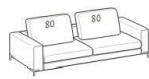

Back cushion for single frame base

Height: 43cm
Width: 104cm
Weight: 20kg
Depth: 47cm

Back cushion Soft
Reversible for single
frame base

Height: 58cm
Width: 80cm

**Back cushion for angular
composition**

Height: 43cm
Width: 68cm
Weight: 10kg

Union squared table

Height: 38cm
Width: 102cm
Weight: 69kg
Depth: 102cm

Union squared table

Height: 38cm
Width: 102cm
Weight: 69kg
Depth: 102cm

**Union rectangular coffee
table**

Height: 38cm
Width: 40cm
Weight: 37kg

**Union rectangular coffee
table**

Height: 38cm
Width: 40cm
Weight: 37kg

2-er sofa

Height: 89cm
Width: 192cm
Weight: 78kg
Depth: 108cm

3-er sofa

Height: 89cm
Width: 212cm
Weight: 82kg
Depth: 108cm

3-er maxi sofa

Height: 89cm
Width: 232cm
Weight: 86kg
Depth: 108cm

3-er maxi sofa

Height: 89cm
Width: 262cm
Weight: 91kg
Depth: 108cm

1-er lateral element

Height: 89cm
Width: 106cm
Weight: 46kg
Depth: 108cm

1-er maxi lateral element