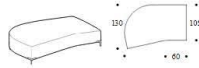

LH end base

Height: 43cm
Width: 183cm
Weight: 59kg
Depth: 106-130cm