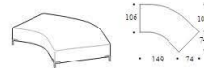

RH maxi end base

Height: 43cm
Width: 223cm
Weight: 71kg

Height: 43cm
Width: 106cm
Weight: 31kg