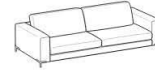

Back cushion for single frame base

Height: 43cm
Width: 80cm
Weight: 19kg
Depth: 47cm

Back cushion for single frame base

Height: 43cm
Width: 104cm
Weight: 20kg
Depth: 47cm

Prices, availability, lead times, dimensions and product information listed are subject to change without notice. This document was created on 06/Apr/2024 at 12:36 PM.

2-er sofa

Height: 82cm
Width: 192cm
Weight: 78kg

3-er sofa

Height: 82cm
Width: 212cm
Weight: 82kg

3-er maxi sofa

Height: 82cm
Width: 232cm
Weight: 86kg

3-er maxi sofa

Height: 82cm
Width: 262cm
Weight: 91kg

1-er lateral element

Height: 82cm
Width: 106cm
Weight: 46kg
Depth: 108cm

1-er maxi lateral element

Height: 82cm
Width: 131cm
Weight: 51kg
Depth: 108cm

2-er lateral element

Height: 82cm
Width: 166cm
Weight: 61kg
Depth: 108cm