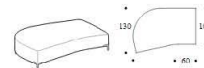

Height: 82cm
Width: 131cm
Weight: 51kg
Depth: 108cm

2-er lateral element

Height: 82cm
Width: 166cm
Weight: 61kg
Depth: 108cm

3-er lateral element

Height: 82cm
Width: 186cm
Weight: 66kg
Depth: 108cm

3-er maxi lateral element

Height: 82cm
Width: 206cm
Weight: 79kg
Depth: 108cm

3-er maxi lateral element

Height: 82cm
Width: 236cm
Weight: 75kg
Depth: 108cm

1-er central element

Height: 82cm
Width: 80cm
Weight: 30kg
Depth: 108cm

1-er maxi central element

Height: 82cm
Width: 105cm
Weight: 35kg
Depth: 108cm

Chaise Longue

Height: 82cm
Width: 106cm
Weight: 83kg
Depth: 177cm

Chaise Longue maxi

Height: 82cm
Width: 130cm
Weight: 93kg
Depth: 177cm

Square corner

Height: 82cm
Width: 106cm
Weight: 42kg
Depth: 106cm

LH end base

Height: 43cm
Width: 183cm
Weight: 59kg
Depth: 106 139cm

RH end base

Height: 43cm
Width: 183cm
Weight: 59kg

LH maxi end base

Height: 43cm
Width: 223cm
Weight: 71kg

RH maxi end base

Height: 43cm
Width: 223cm
Weight: 71kg