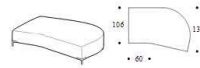

Height: 89cm
Width: 131cm
Weight: 51kg
Depth: 108cm

2-er lateral element

Height: 89cm
Width: 166cm
Weight: 61kg
Depth: 108cm

3-er lateral element

Height: 89cm
Width: 186cm
Weight: 66kg
Depth: 108cm

3-er maxi lateral element

Height: 89cm
Width: 206cm
Weight: 70kg
Depth: 108cm

3-er maxi lateral element

Height: 89cm
Width: 236cm
Weight: 75kg
Depth: 108cm

1-er central element

Height: 89cm
Width: 80cm
Weight: 30kg
Depth: 108cm

1-er maxi central element

Height: 89cm
Width: 105cm
Weight: 35kg
Depth: 108cm

Chaise Longue

Height: 89cm
Width: 106cm
Weight: 83kg
Depth: 177cm

Chaise Longue maxi

Height: 89cm
Width: 130cm
Weight: 93kg
Depth: 177cm

Square corner

Height: 89cm
Width: 106cm
Weight: 42kg
Depth: 106cm

LH end base

Height: 43cm
Width: 183cm
Weight: 59kg
Depth: 106-130cm

RH end base

Height: 43cm
Width: 183cm
Weight: 59kg
Depth: 106-130cm

LH maxi end base

Height: 43cm
Width: 223cm
Weight: 71kg
Depth: 106-180cm