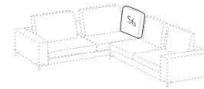

Back cushion Soft Reversible for single frame base
 Height: 58cm
 Width: 80cm
 Weight: 15kg

Soft back cushion for corner composition
 Height: 58cm
 Width: 56cm
 Weight: 10kg
 Depth: 16cm