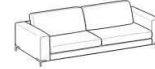

Finishes: Feet in Peltro (ME13). Nero (ME09) or Light brown (ME11)

Lead time: Approximately 20-24 weeks from Italy

**Ditre
Italia**

2-er sofa

Height: 82cm
Width: 192cm
Weight: 78kg

3-er sofa

Height: 82cm
Width: 212cm
Weight: 82kg

3-er maxi sofa

Height: 82cm
Width: 232cm
Weight: 86kg

3-er maxi sofa

Height: 82cm
Width: 262cm
Weight: 91kg

1-er lateral element

Height: 82cm
Width: 106cm
Weight: 46kg
Depth: 108cm

1-er maxi lateral element

Height: 82cm
Width: 206cm
Weight: 79kg
Depth: 108cm

3-er maxi lateral element

Height: 82cm
Width: 236cm
Weight: 75kg
Depth: 108cm

1-er central element

Height: 82cm
Width: 80cm
Weight: 30kg
Depth: 108cm

1-er maxi central element

Back cushion for single frame base

Height: 43cm
Width: 104cm
Weight: 20kg
Depth: 47cm

Back cushion Soft
Reversible for single
frame base

Height: 58cm
Width: 80cm

**Back cushion for angular
composition**

Height: 43cm
Width: 68cm
Weight: 10kg