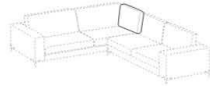

Height: 58cm
Width: 80cm

**Back cushion for angular
composition**

Height: 43cm
Width: 68cm
Weight: 10kg

Height: 38cm
Width: 102cm
Weight: 69kg
Depth: 102cm

Height: 38cm
Width: 102cm
Weight: 69kg
Depth: 102cm

Height: 38cm
Width: 40cm
Weight: 37kg

Height: 38cm
Width: 40cm
Weight: 37kg