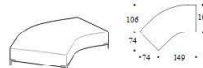

Height: 82cm
Width: 131cm
Weight: 51kg
Depth: 108cm

2-er lateral element

Height: 82cm
Width: 166cm
Weight: 61kg
Depth: 108cm

3-er lateral element

Height: 82cm
Width: 186cm
Weight: 66kg
Depth: 108cm

3-er maxi lateral element

Height: 82cm
Width: 206cm
Weight: 79kg
Depth: 108cm

3-er maxi lateral element

Height: 82cm
Width: 236cm
Weight: 75kg
Depth: 108cm

1-er central element

Height: 82cm
Width: 80cm
Weight: 30kg
Depth: 108cm

1-er maxi central element

Height: 82cm
Width: 105cm
Weight: 35kg
Depth: 108cm

Chaise Longue

Height: 82cm
Width: 106cm
Weight: 83kg
Depth: 177cm

Chaise Longue maxi

Height: 82cm
Width: 130cm
Weight: 93kg
Depth: 177cm

Square corner

Height: 82cm
Width: 106cm
Weight: 42kg
Depth: 106cm

LH end base

Height: 43cm
Width: 183cm
Weight: 59kg
Depth: 106 139cm

RH end base

Height: 43cm
Width: 183cm
Weight: 59kg

LH maxi end base

Height: 43cm
Width: 223cm
Weight: 71kg

RH maxi end base

Height: 43cm
Width: 223cm
Weight: 71kg