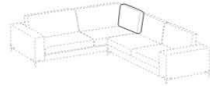

Height: 43cm
Width: 221cm
Weight: 62kg
Depth: 106cm

Single frame rectangular base 246

Height: 43cm
Width: 246cm
Weight: 61kg
Depth: 106cm

Back cushion for single frame base

Height: 43cm
Width: 80cm
Weight: 19kg
Depth: 47cm

Back cushion for single frame base

Height: 43cm
Width: 104cm
Weight: 20kg
Depth: 47cm

Back cushion Soft
Reversible for single
frame base

Height: 58cm
Width: 80cm

**Back cushion for angular
composition**

Height: 43cm
Width: 68cm
Weight: 10kg