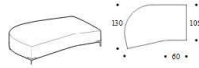

Height: 89cm
Width: 206cm
Weight: 70kg
Depth: 108cm

3-er maxi lateral element

Height: 89cm
Width: 236cm
Weight: 75kg
Depth: 108cm

1-er central element

Height: 89cm
Width: 80cm
Weight: 30kg
Depth: 108cm

1-er maxi central element

Height: 89cm
Width: 105cm
Weight: 35kg
Depth: 108cm

Chaise Longue

Height: 89cm
Width: 106cm
Weight: 83kg
Depth: 177cm

Chaise Longue maxi

Height: 89cm
Width: 130cm
Weight: 93kg
Depth: 177cm

Square corner

Height: 89cm
Width: 106cm
Weight: 42kg
Depth: 106cm

LH end base

Height: 43cm
Width: 183cm
Weight: 59kg
Depth: 106-130cm

RH end base

Height: 43cm
Width: 183cm
Weight: 59kg
Depth: 106-130cm

LH maxi end base

Height: 43cm
Width: 223cm
Weight: 71kg
Depth: 106-180cm