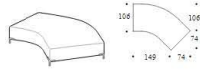

RH maxi end base
Height: 43cm
Width: 223cm
Weight: 71kg
Depth: 106-180cm