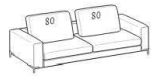

3-er maxi sofa

Height: 89cm
Width: 262cm
Weight: 91kg
Depth: 108cm