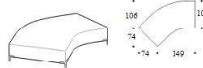

LH maxi end base

Height: 43cm
Width: 223cm
Weight: 71kg