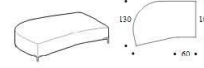

1-er lateral element

Height: 82cm
Width: 106cm
Weight: 46kg
Depth: 108cm

1-er maxi lateral element

Height: 82cm
Width: 131cm
Weight: 51kg
Depth: 108cm

2-er lateral element

Height: 82cm
Width: 166cm
Weight: 61kg
Depth: 108cm

3-er lateral element

Height: 82cm
Width: 186cm
Weight: 66kg
Depth: 108cm

3-er maxi lateral element

Height: 82cm
Width: 206cm
Weight: 70kg
Depth: 108cm

3-er maxi lateral element

Height: 82cm
Width: 236cm
Weight: 75kg
Depth: 108cm

1-er central element

Height: 82cm
Width: 80cm
Weight: 30kg
Depth: 108cm

1-er maxi central element

Height: 82cm
Width: 105cm
Weight: 35kg
Depth: 108cm

Chaise Longue

Height: 82cm
Width: 106cm
Weight: 83kg
Depth: 177cm

Chaise Longue maxi

Height: 82cm
Width: 130cm
Weight: 93kg
Depth: 177cm

Square corner

Height: 82cm
Width: 106cm
Weight: 42kg
Depth: 106cm

LH end base

Height: 43cm
Width: 183cm
Weight: 59kg
Depth: 106 130cm

RH end base