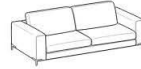

Union By Ditre Italia

VOYAGER

“A modular system including one-piece base modules on feet, bases with movable cushions and coffee tables in two sizes.”

Designed By Stefano Spessotto

A modular system including one-piece base modules on feet, bases with movable cushions and coffee tables in two sizes. In the one-piece version, the lack of a fixed backrest makes it possible to create arrangements facing each other or freestanding, two-sided configurations.

Finishes: Feet in Peltro (ME13). Nero (ME09) or Light brown (ME11)

Lead time: Approximately 20-24 weeks from Italy

**Ditre
Italia**

2-er sofa

Height: 82cm
Width: 192cm
Weight: 78kg

3-er sofa

Height: 82cm
Width: 212cm
Weight: 82kg

3-er maxi sofa

Height: 82cm
Width: 232cm
Weight: 86kg

3-er maxi sofa

Height: 82cm
Width: 262cm
Weight: 91kg

1-er lateral element

Height: 82cm
Width: 106cm
Weight: 46kg
Depth: 108cm

1-er maxi lateral element

Back cushion for single frame base

Height: 43cm
Width: 104cm
Weight: 20kg
Depth: 47cm

Back cushion Soft
Reversible for single
frame base

Height: 58cm
Width: 80cm

**Back cushion for angular
composition**

Height: 43cm
Width: 68cm
Weight: 10kg