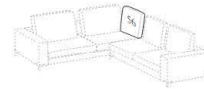

Back cushion Soft Reversible for single frame base
 Height: 58cm
 Width: 80cm
 Weight: 15kg

Soft back cushion for corner composition
 Height: 58cm
 Width: 56cm
 Weight: 10kg
 Depth: 16cm

RH maxi end base
 Height: 43cm
 Width: 223cm
 Weight: 71kg
 Depth: 106-180cm