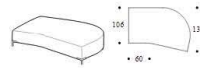

1-er central element

Height: 89cm
Width: 80cm
Weight: 30kg
Depth: 108cm

1-er maxi central element

Height: 89cm
Width: 105cm
Weight: 35kg
Depth: 108cm

Chaise Longue

Height: 89cm
Width: 106cm
Weight: 83kg
Depth: 177cm

Chaise Longue maxi

Height: 89cm
Width: 130cm
Weight: 93kg
Depth: 177cm

Square corner

Height: 89cm
Width: 106cm
Weight: 42kg
Depth: 106cm

LH end base

Height: 43cm
Width: 183cm
Weight: 59kg
Depth: 106-130cm

RH end base