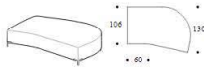

1-er lateral element

Height: 82cm
Width: 106cm
Weight: 46kg
Depth: 108cm

1-er maxi lateral element

Height: 82cm
Width: 131cm
Weight: 51kg
Depth: 108cm

2-er lateral element

Height: 82cm
Width: 166cm
Weight: 61kg
Depth: 108cm

3-er lateral element

Height: 82cm
Width: 186cm
Weight: 66kg
Depth: 108cm

3-er maxi lateral element

Height: 82cm
Width: 206cm
Weight: 70kg
Depth: 108cm

3-er maxi lateral element

Height: 82cm
Width: 236cm
Weight: 75kg
Depth: 108cm

1-er central element

Height: 82cm
Width: 80cm
Weight: 30kg
Depth: 108cm

1-er maxi central element

Height: 82cm
Width: 105cm
Weight: 35kg
Depth: 108cm

Chaise Longue

Height: 82cm
Width: 106cm
Weight: 83kg
Depth: 177cm

Chaise Longue maxi

Height: 82cm
Width: 130cm
Weight: 93kg
Depth: 177cm

Square corner

Height: 82cm
Width: 106cm
Weight: 42kg
Depth: 106cm

LH end base

Height: 43cm
Width: 183cm
Weight: 59kg
Depth: 106 130cm

RH end base