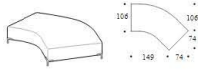

RH maxi end base
Height: 43cm
Width: 223cm
Weight: 71kg
Depth: 106-180cm