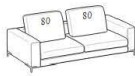

3-er maxi sofa

Height: 89cm
Width: 232cm
Weight: 86kg
Depth: 108cm