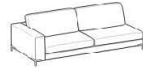

2-er sofa

Height: 82cm
Width: 192cm
Weight: 78kg

3-er sofa

Height: 82cm
Width: 212cm
Weight: 82kg

3-er maxi sofa

Height: 82cm
Width: 232cm
Weight: 86kg

3-er maxi sofa

Height: 82cm
Width: 262cm
Weight: 91kg

1-er lateral element

Height: 82cm
Width: 106cm
Weight: 46kg
Depth: 108cm

1-er maxi lateral element

Height: 82cm
Width: 131cm
Weight: 51kg
Depth: 108cm

2-er lateral element

Height: 82cm
Width: 166cm
Weight: 61kg
Depth: 108cm

3-er lateral element

Height: 82cm
Width: 186cm
Weight: 66kg
Depth: 108cm

3-er maxi lateral element

Height: 82cm
Width: 206cm
Weight: 70kg
Depth: 108cm

3-er maxi lateral element

Height: 82cm
Width: 236cm
Weight: 75kg
Depth: 108cm

1-er central element

Height: 82cm
Width: 80cm
Weight: 30kg
Depth: 108cm

1-er maxi central element

Height: 82cm
Width: 105cm
Weight: 35kg
Depth: 108cm

Chaise Longue

Height: 82cm
Width: 106cm
Weight: 83kg
Depth: 177cm