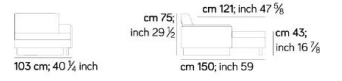

CHAISE LONGUE 018

mt 8,37 1,1 m³ kg 55

103 cm; 40 1/4 inch