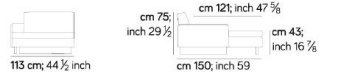

CHAISE LONGUE 118

mt 8,79 1,2 m³ kg 58

113 cm; 44 1/2 inch

113 cm; 44 1/2 inch