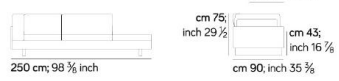

ANGOLARE / CORNER 562

mt 16,74 1,57 m³ kg 81 cm 61; inch 24

250 cm; 98 3/8 inch