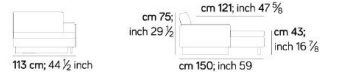

CHAISE LONGUE 119

mt 8,79 1,2 m³ kg 58

113 cm; 44 1/2 inch