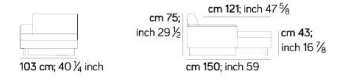

CHAISE LONGUE 019

mt 8,37 1,1 m³ kg 55

103 cm; 40 1/4 inch