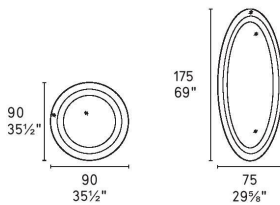

**Colours:** Available in Bronze or Grey

**Dimensions (cm):** H 175 | W 75 | D 7.5

**Lead time:** 1-2 weeks if in stock. New orders approximately 12-16 weeks from Italy.

Prices, availability, lead times, dimensions and product information listed are subject to change without notice. This document was created on 11/Oct/2022 at 10:59 AM.

# Surface

design by  
Calligaris Studio

GMB

GMG

Mirror

**calligaris**

Prices, availability, lead times, dimensions and product information listed are subject to change without notice. This document was created on 11/Oct/2022 at 10:59 AM.