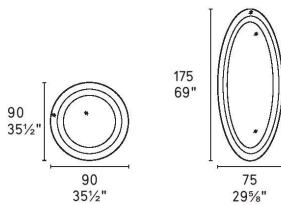

**Colours:** Available in Bronze or Grey

**Dimensions (cm):** H 175 | W 75 | D 7.5

**Lead time:** 1-2 weeks if in stock. New orders approximately 12-16 weeks from Italy.

Prices, availability, lead times, dimensions and product information listed are subject to change without notice. This document was created on 11/Oct/2022 at 10:59 AM.

# Surface

design by  
Calligaris Studio

GMB

GMG

Mirror

**calligaris**

Prices, availability, lead times, dimensions and product information listed are subject to change without notice. This document was created on 11/Oct/2022 at 10:59 AM.