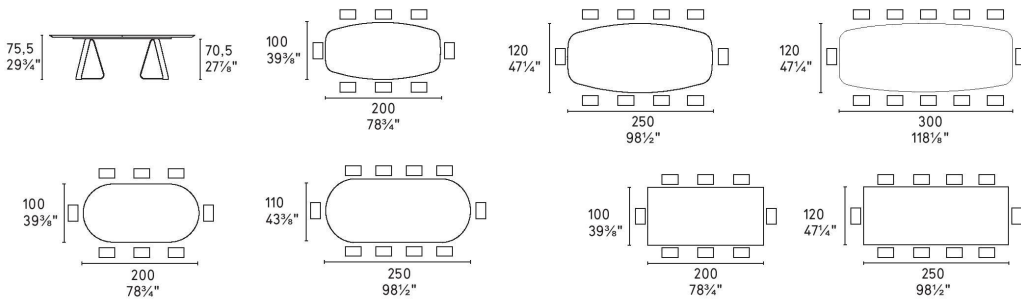

Sunshine FIX

design by
Archirivolta

calligaris

Prices, availability, lead times, dimensions and product information listed are subject to change without notice. This document was created on 07/Jun/2022 at 11:56 AM.