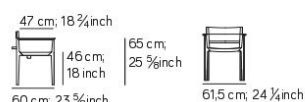

SEDIA/ CHAIR 326
0,37 m³ kg 6