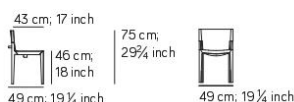

STILT CHAIR

AM119

Design by
Stefano Grassi - 2022

ITA

ENG

Informazioni tecniche Technical information

STRUTTURA: LEGNO
SEDUTA: CUCIO

FRAME: WOOD
SEAT: CUIO

Rivestimenti e finiture disponibili Available coverage and finishes

Consigliato da Amura Suggested by Amura

Dimensioni Dimension

SEDIA/ CHAIR 332
0,25 m³ kg 5

SEDIA/ CHAIR 326
0,37 m³ kg 6

Prices, availability, lead times, dimensions and product information listed are subject to change without notice. This document was created on 26/Apr/2024 at 02:42 PM.