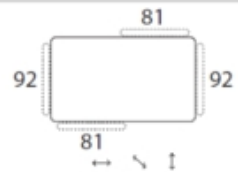

Cod. U1S1M

↔ 104cm ↘ 108cm ↑ 86cm

Cod. V20S0

↔ 204cm ↘ 107cm ↑ 86cm

Cod. U1V0M

↔ 104cm ↘ 104cm ↑ 42cm

Cod. (<--> V2R00S - V2R00D (<-->)

↔ 204cm ↘ 107cm ↑ 43cm

Cod. (<--> V2R0MS - V2R0MD (<-->)

↔ 244cm ↘ 107cm ↑ 42cm

Cod. (<--> V2RS0S - V2RS0D (<-->)

↔ 204cm ↘ 107cm ↑ 86cm

Cod. I1000

↔ 174cm ↘ 113cm ↑ 42cm

Cod. ZH081

↔ 4cm ↘ 81cm ↑ 86cm

Cod. ZH092

↔ 92cm ↘ 4cm ↑ 86cm

Prices, availability, lead times, dimensions and product information listed are subject to change without notice. This document was created on 02/Sep/2024 at 01:36 PM.