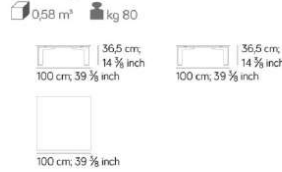

TAVOLINO / COFFEE TABLE T516