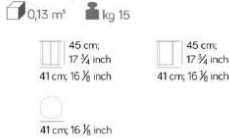

Dimensioni
Dimension

TAVOLINO / COFFEE TABLE T512