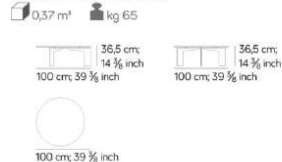

TAVOLINO / COFFEE TABLE T568