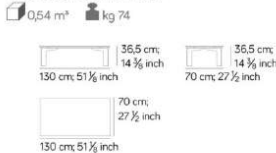

TAVOLINO / COFFEE TABLE T569