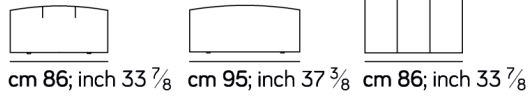

POUFF / OTTOMAN / POUF