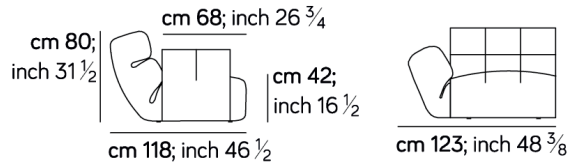

MODULO /
MODULE