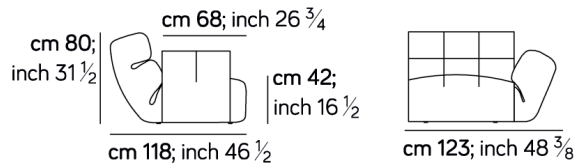

MODULO /
MODULE