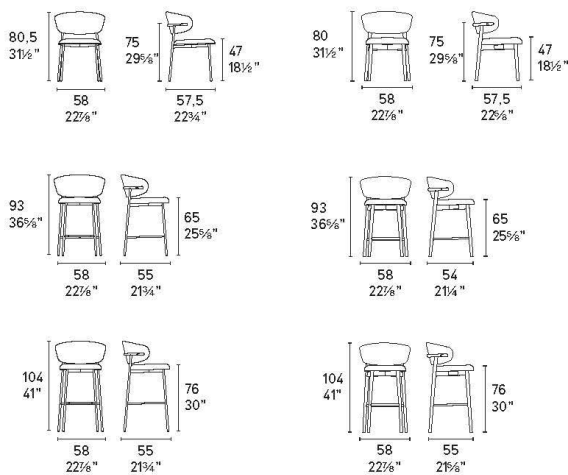

Oleandro

design by
Archirivolto

NOTA Per le combinazioni disponibili consultare il listino prezzi - **NOTE** Please check all available combinations in the price list.

calligaris

Prices, availability, lead times, dimensions and product information listed are subject to change without notice. This document was created on 27/Jun/2024 at 11:02 AM.