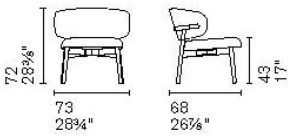

**Dimensions (cm):** H 42 | W 73 | D 68

**Seat height:** 43 cm

**Lead time:** In stock finishes 1-2 weeks. Orders approximately 16-24 weeks from Italy

Prices, availability, lead times, dimensions and product information listed are subject to change without notice. This document was created on 07/Sep/2024 at 10:43 AM.

Oleandro Poltrona /Lounge chair CS3452 P15L / S6S

CS3452 1300 MTO

Prices, availability, lead times, dimensions and product information listed are subject to change without notice. This document was created on 07/Sep/2024 at 10:43 AM.