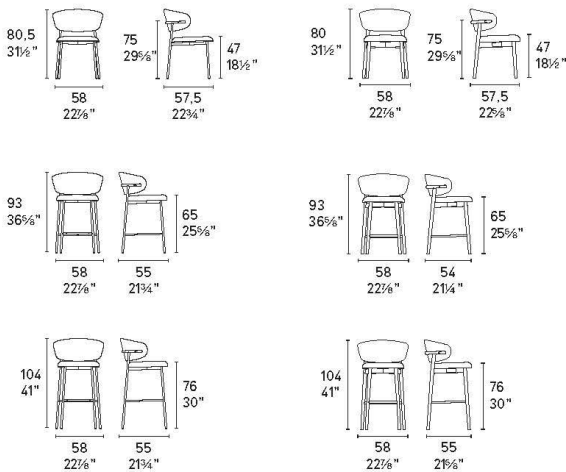

Finishes: Metal frame available in Matt Black, Matt Bronze, Painted Brass, Black Nickel and Polished Brass. Timber Frame available in Matt Black, Smoke or Walnut

Dimensions (cm): H 80.5 | W 57.5 | D 58

Lead time: In stock finishes 1-2 weeks. Orders approximately 16-22 weeks from Italy

Oleandro

design by
Archirivolto

NOTA Per le combinazioni disponibili consultare il listino prezzi - **NOTE** Please check all available combinations in the price list.