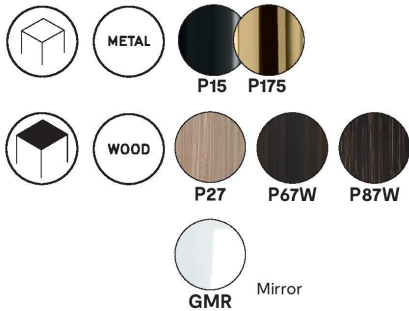

Madame **new**

design by
Bernhard e Vella

calligaris

Prices, availability, lead times, dimensions and product information listed are subject to change without notice. This document was created on 11/Oct/2022 at 11:08 AM.