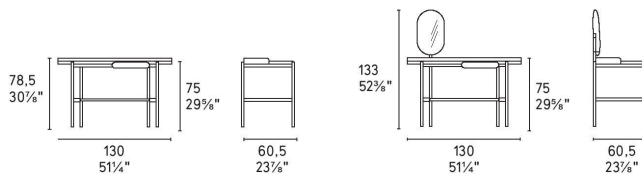

Madame **new**

design by
Bernhard e Vella

calligaris

Prices, availability, lead times, dimensions and product information listed are subject to change without notice. This document was created on 11/Oct/2022 at 11:08 AM.