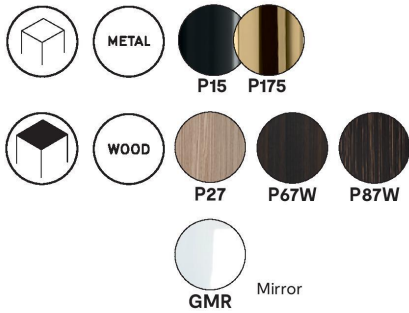

Madame **new**

design by
Bernhard e Vella

calligaris

Prices, availability, lead times, dimensions and product information listed are subject to change without notice. This document was created on 11/Oct/2022 at 11:08 AM.