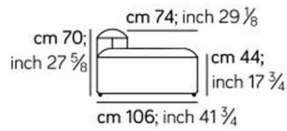

Poltrona / Armchair

010

138 cm; 54 5/8 inch

138 cm; 54 5/8 inch

Divani / Sofa

045

203 cm; 79 5/8 inch

203 cm; 79 5/8 inch

030

222 cm; 87 5/8 inch

222 cm; 87 5/8 inch

060

278 cm; 109 1/2 inch

278 cm; 109 1/2 inch

296

296 cm; 116 1/2 inch

296 cm; 116 1/2 inch

296 cm; 116 1/2 inch

Composizione angolare / Corner composition

E005

296 cm;
116 1/2 inch

370 cm; 145 3/4 inch

Composizione angolare / Corner composition

E015

Composizione angolare terminale / Corner terminal composition

E007

284cm;
111 7/8 inch

370 cm; 145 3/4 inch

Composizione angolare terminale / Corner terminal composition

E017

284cm;
111 7/8 inch

296 cm; 116 1/2 inch