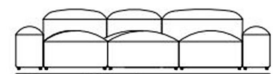

Divani / Sofa

325

361 cm; 142 1/8 inch

361 cm; 142 1/8 inch

Composizione con Chaise longue / Composition with Chaise longue

E001

278 cm; 109 1/2 inch

E002

278 cm; 109 1/2 inch

278 cm; 109 1/2 inch

278 cm; 109 1/2 inch

Composizione con Chaise longue / Composition with Chaise longue

E003

296 cm; 116 1/2 inch

E004

296 cm; 116 1/2 inch

296 cm; 116 1/2 inch

296 cm; 116 1/2 inch

Composizione angolare / Corner composition

E005

296 cm;
116 1/2 inch

370 cm; 145 3/4 inch

Composizione angolare / Corner composition

E015

296 cm;
116 1/2 inch

296 cm; 116 1/2 inch

E008

284cm;
111 7/8 inch

370 cm; 145 3/4 inch

E006

296 cm;
116 1/2 inch

370 cm; 145 3/4 inch