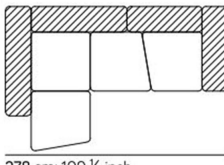

296 cm; 116 1/2 inch

Composizione terminale con Chaise longue / Terminal composition with Chaise longue

E019

338 cm; 133 1/8 inch

338 cm; 133 1/8 inch

E020

338 cm; 133 1/8 inch

338 cm; 133 1/8 inch

Divani / Sofa

325

361 cm; 142 1/8 inch

361 cm; 142 1/8 inch

Composizione con Chaise longue / Composition with Chaise longue

E001

278 cm; 109 1/2 inch

E002

278 cm; 109 1/2 inch

278 cm; 109 1/2 inch

278 cm; 109 1/2 inch

Composizione con Chaise longue / Composition with Chaise longue

E003

296 cm; 116 1/2 inch

E004

296 cm; 116 1/2 inch

296 cm; 116 1/2 inch

296 cm; 116 1/2 inch

Composizione angolare / Corner composition

E005

296 cm;
116 1/2 inch

370 cm; 145 3/4 inch

Composizione angolare / Corner composition

E015