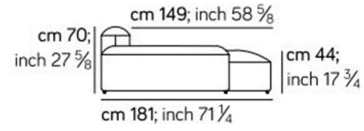

296 cm; 116 1/2 inch

Composizione terminale con Chaise longue / Terminal composition with Chaise longue

E019

338 cm; 133 1/8 inch

338 cm; 133 1/8 inch

E020

338 cm; 133 1/8 inch

338 cm; 133 1/8 inch

Divani / Sofa

325

361 cm; 142 1/8 inch

361 cm; 142 1/8 inch

Composizione con Chaise longue / Composition with Chaise longue

E001

278 cm; 109 1/2 inch

E002

278 cm; 109 1/2 inch

278 cm; 109 1/2 inch

278 cm; 109 1/2 inch

Composizione con Chaise longue / Composition with Chaise longue

E003

296 cm; 116 1/2 inch

E004

296 cm; 116 1/2 inch

296 cm; 116 1/2 inch

296 cm; 116 1/2 inch

Composizione angolare / Corner composition

E005

296 cm;
116 1/2 inch

370 cm; 145 3/4 inch

Composizione angolare / Corner composition

E015