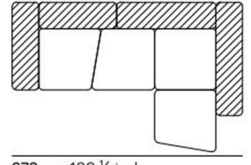

296 cm; 116 1/2 inch

Composizione terminale con Chaise longue / Terminal composition with Chaise longue

E019

338 cm; 133 1/8 inch

338 cm; 133 1/8 inch

E020

338 cm; 133 1/8 inch

338 cm; 133 1/8 inch

Divani / Sofa

325

361 cm; 142 1/8 inch

361 cm; 142 1/8 inch

Composizione con Chaise longue / Composition with Chaise longue

E001

278 cm; 109 1/2 inch

E002

278 cm; 109 1/2 inch

278 cm; 109 1/2 inch

278 cm; 109 1/2 inch

Composizione con Chaise longue / Composition with Chaise longue

E003

296 cm; 116 1/2 inch

E004

296 cm; 116 1/2 inch

296 cm; 116 1/2 inch

296 cm; 116 1/2 inch

Composizione angolare / Corner composition

E005

296 cm;
116 1/2 inch

370 cm; 145 3/4 inch

Composizione angolare / Corner composition

E015