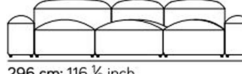

Divani / Sofa

325

361 cm; 142 1/8 inch

361 cm; 142 1/8 inch

Composizione con Chaise longue / Composition with Chaise longue

E001

278 cm; 109 1/2 inch

E002

278 cm; 109 1/2 inch

278 cm; 109 1/2 inch

278 cm; 109 1/2 inch

Composizione con Chaise longue / Composition with Chaise longue

E003

296 cm; 116 1/2 inch

E004

296 cm; 116 1/2 inch

296 cm; 116 1/2 inch

296 cm; 116 1/2 inch

Composizione angolare / Corner composition

E005

296 cm;
116 1/2 inch

370 cm; 145 3/4 inch

Composizione angolare / Corner composition

E015

296 cm;
116 1/2 inch

296 cm; 116 1/2 inch

E008

284cm;
111 7/8 inch

370 cm; 145 3/4 inch

E006

296 cm;
116 1/2 inch

370 cm; 145 3/4 inch