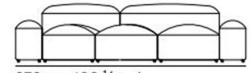

296 cm; 116 1/2 inch

Composizione terminale con Chaise longue / Terminal composition with Chaise longue

E019

338 cm; 133 1/8 inch

338 cm; 133 1/8 inch

E020

338 cm; 133 1/8 inch

338 cm; 133 1/8 inch

Divani / Sofa

325

361 cm; 142 1/8 inch

361 cm; 142 1/8 inch

Composizione con Chaise longue / Composition with Chaise longue

E001

278 cm; 109 1/2 inch

E002

278 cm; 109 1/2 inch

278 cm; 109 1/2 inch

278 cm; 109 1/2 inch

Composizione con Chaise longue / Composition with Chaise longue

E003

296 cm; 116 1/2 inch

E004

296 cm; 116 1/2 inch

296 cm; 116 1/2 inch

296 cm; 116 1/2 inch

Composizione angolare / Corner composition

E005

296 cm;
116 1/2 inch

370 cm; 145 3/4 inch

Composizione angolare / Corner composition

E015