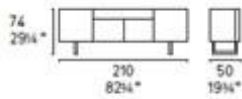

Finishes: Available in graphite-stained veneer, wengé-stained oak veneer or walnut veneer with a coffee, black or extra white frosted glass top

Lead time: 12-16 weeks from Italy

Horizon

CS6017-1A
CS6017-1A MTO