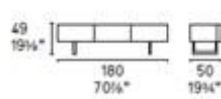

CS6017-3A
CS6017-3A MTO