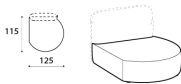

Prices, availability, lead times, dimensions and product information listed are subject to change without notice. This document was created on 27/Nov/2023 at 10:17 AM.

cm  
 ↔ 81  
 ↗ 86  
 ↓ 42  
 ⌀ 2,6mt

1-ER MAXI LATERAL ELEMENT FOR DOUBLE-SIDED SOFA  
 TO BE COMPLETED WITH DOUBLE-SIDED BACKREST

cm  
 ↔ 81  
 ↗ 28  
 ↓ 69  
 ⌀ 2,4mt

**DTZE500**

1-ER DOUBLE-SIDED BACKREST

cm  
 ↔ 101  
 ↗ 28  
 ↓ 69  
 ⌀ 2,4mt

**DTZE600**

1-ER MAXI DOUBLE-SIDED BACKREST

cm  
 ↔ 125  
 ↗ 115  
 ↓ 42  
 ⌀ 3,4mt

**DTB2HT0S - DTB2HT0D**

ROUND CHAISE LONGUE FOR DOUBLE-SIDED SOFA  
 TO BE COMPLETED WITH DOUBLE-SIDED BACKREST

cm  
 ↔ 64  
 ↗ 18-25  
 ↓ 66  
 ⌀ 2mt