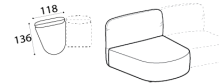

cm  
 ↔ 98  
 ↙ 98  
 ↓ 73  
 ↻ 4,4mt

**DTA1Q00**  
SQUARE CORNER

cm  
 ↔ 260  
 ↙ 103  
 ↓ 73  
 ↻ 15,8mt

**DTL3000S - DTL3000D**  
3-ER LATERAL ELEMENT

cm  
 ↔ 320  
 ↙ 103  
 ↓ 73  
 ↻ 16,1mt

**DTL300MS - DTL300MD**  
3-ER MAXI LATERAL ELEMENT

cm  
 ↔ 125  
 ↙ 132  
 ↓ 73  
 ↻ 5,5mt

**DTH2T00S - DTH2T00D**  
ROUND CHAISE LONGUE

cm  
 ↔ 81  
 ↙ 103  
 ↓ 73  
 ↻ 4,7mt

**DTC1000**  
1-ER CENTRAL ELEMENT

cm  
 ↔ 101  
 ↙ 103  
 ↓ 73  
 ↻ 4,8mt

**DTC100M**  
1-ER CENTRAL MAXI ELEMENT

cm  
 ↔ 118  
 ↙ 149  
 ↓ 73  
 ↻ 5,5mt

**DTH2V00S - DTH2V00D**  
OVAL CHAISE LONGUE

cm  
 ↔ 81  
 ↙ 101  
 ↓ 42  
 ↻ 3,4mt

**DTU1000**  
OTTOMAN

cm  
 ↔ 101  
 ↙ 101  
 ↓ 42  
 ↻ 3,5mt

**DTU100M**  
OTTOMAN MAXI

Prices, availability, lead times, dimensions and product information listed are subject to change without notice. This document was created on 27/Nov/2023 at 10:17 AM.

cm  
 ↔ 81  
 ↗ 86  
 ↓ 42  
 ⌀ 2,6mt