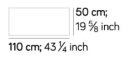

.....
CONSOLE / CONSOLE **T600**

0,41m³ kg 65

amuralab.com
Copyright: © NEWS srl - All right reserved

Prices, availability, lead times, dimensions and product information listed are subject to change without notice. This document was created on 14/Jun/2024 at 10:34 AM.