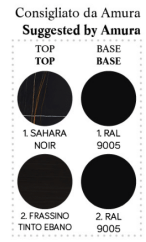

Finiture disponibili Available finishes