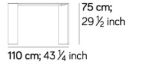

.....
CONSOLE / CONSOLE **T600**

0,41m³ kg 65

amuralab.com
Copyright: © NEWS srl - All right reserved

Prices, availability, lead times, dimensions and product information listed are subject to change without notice. This document was created on 14/Jun/2024 at 10:34 AM.