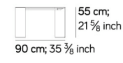

.....
CONSOLE / CONSOLE **T564**

0,11 m³ kg 52