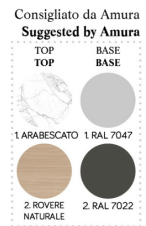

Finiture disponibili Available finishes

Dimensioni Dimension