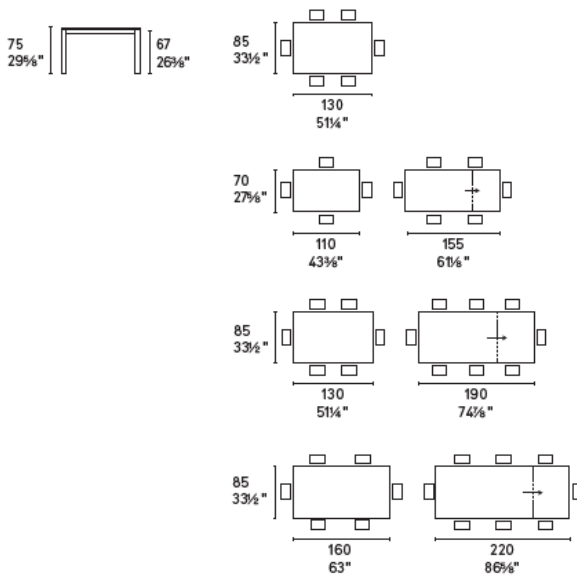

Duca

design by
Calligaris Studio

NOTA Per le combinazioni disponibili consultare il listino prezzi - NOTE Please check all available combinations in the price list.

calligaris

Prices, availability, lead times, dimensions and product information listed are subject to change without notice. This document was created on 03/Jun/2024 at 10:21 AM.