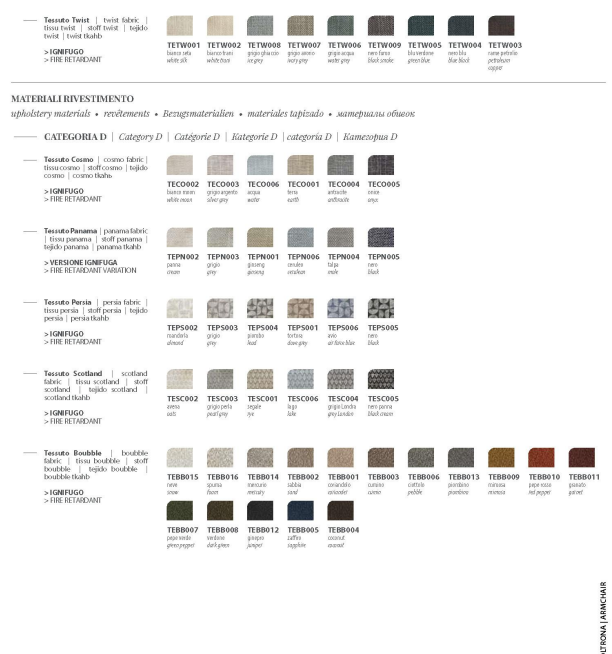

MATERIALI RIVESTIMENTO

Prices, availability, lead times, dimensions and product information listed are subject to change without notice. This document was created on 29/Jun/2024 at 01:26 PM.