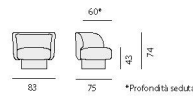

ARMCHAIR	COD.
Poltrona girevole / Swivel armchair	DOR000101 LxPxH: 83X75X70 cm
Poltrona girevole con ritorno / Swivel armchair with return function	DOR000102 LxPxH: 83X75X70 cm

68

69

Prices, availability, lead times, dimensions and product information listed are subject to change without notice. This document was created on 29/Jun/2024 at 01:26 PM.