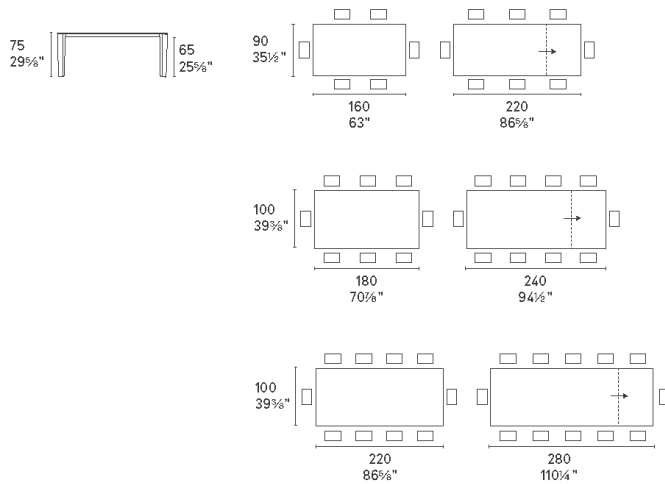

Delta

design by
Calligaris Studio

NOTA Per le combinazioni disponibili consultare il listino prezzi - **NOTE** Please check all available combinations in the price list.

calligaris

Prices, availability, lead times, dimensions and product information listed are subject to change without notice. This document was created on 15/Oct/2023 at 01:59 PM.