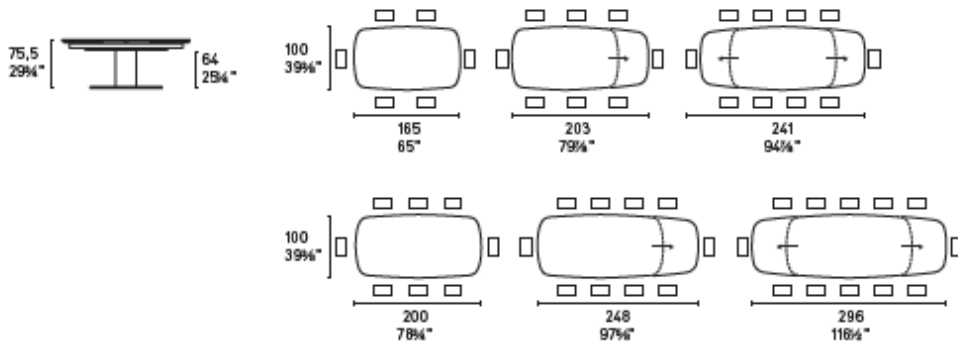

Cameo EXTENDABLE

design by
Gino Carollo

MTO
PROGRAM

NOTA Per le combinazioni disponibili consultare il listino prezzi - **NOTE** Please check all available combinations in the price list.

calligaris

Prices, availability, lead times, dimensions and product information listed are subject to change without notice. This document was created on 07/Oct/2024 at 01:34 PM.