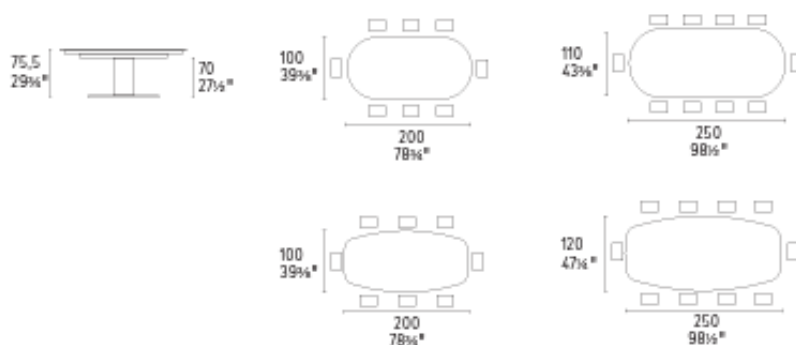

Colours: Please refer to the product schematics for colour options and finishes.

Lead time: 1-2 weeks if in stock. New orders approximately 18-20 weeks from Italy.

Cameo FIX

design by
Gino Carollo

NOTA Per le combinazioni disponibili consultare il listino prezzi - **NOTE** Please check all available combinations in the price list.