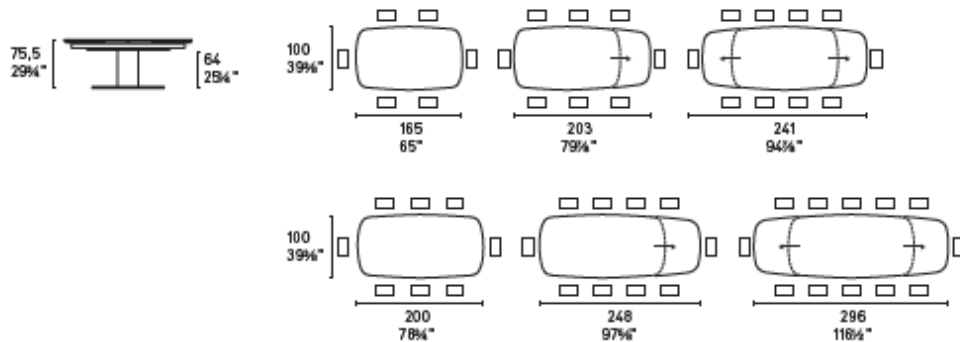

Cameo EXTENDABLE

design by
Gino Carollo

MTO
PROGRAM

NOTA Per le combinazioni disponibili consultare il listino prezzi - NOTE Please check all available combinations in the price list.

calligaris

Prices, availability, lead times, dimensions and product information listed are subject to change without notice. This document was created on 16/Jul/2024 at 03:57 PM.