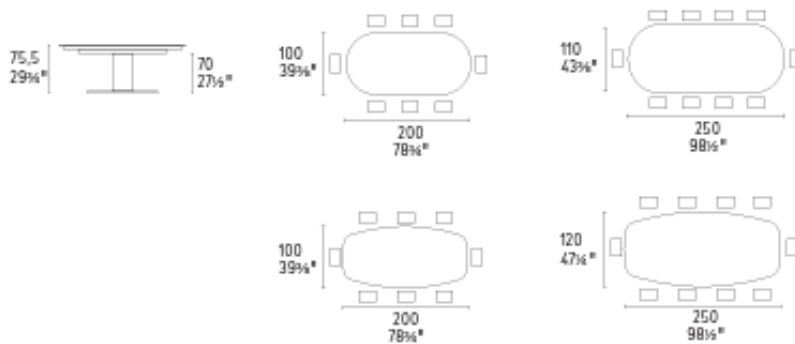

Cameo FIX

design by
Gino Carollo

NOTA Per le combinazioni disponibili consultare il listino prezzi - NOTE Please check all available combinations in the price list.

calligaris

Prices, availability, lead times, dimensions and product information listed are subject to change without notice. This document was created on 16/Jul/2024 at 03:57 PM.