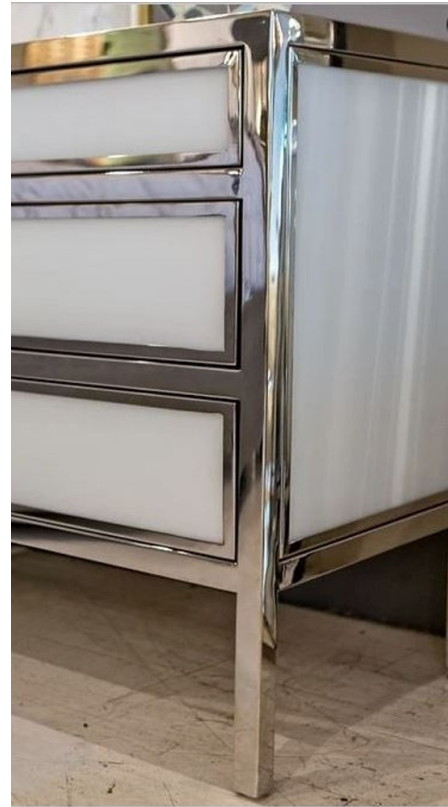

Blanca Bedside Table By Bernhardt

VOYAGER

“Striking and timeless polished stainless steel with snow glass”

The stunning Blanca bedside table is striking and timeless in design. Featuring a solid and tubular polished stainless steel frame that contrasts beautifully with the snow glass inset top, end panels and drawer fronts. The white painted drawer interiors complete the attention to detail in the design and construction.

Dimensions (cm): H 76 | W 66 | D 48

Lead time: If in stock, 1-2 weeks.

Prices, availability, lead times, dimensions and product information listed are subject to change without notice. This document was created on 08/Feb/2024 at 01:52 PM.