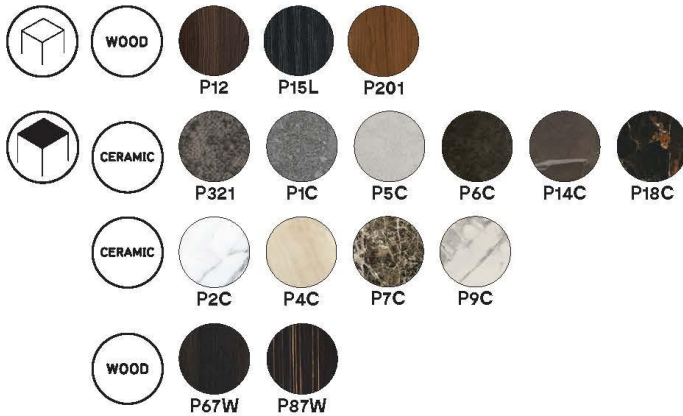

Abrey EXTENDABLE **new**

design by
Gabriele e Oscar Buratti

calligaris

Prices, availability, lead times, dimensions and product information listed are subject to change without notice. This document was created on 11/Oct/2022 at 11:10 AM.