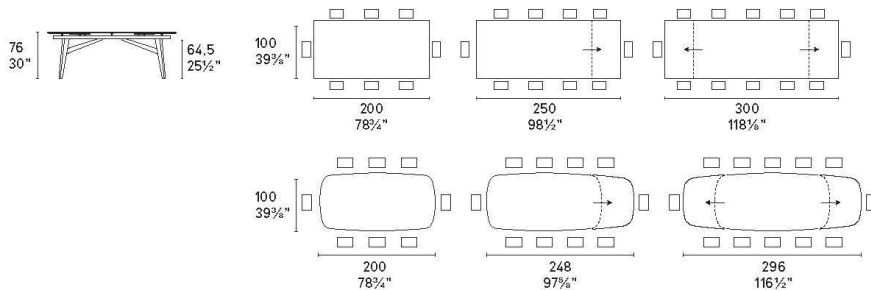

Abrey EXTENDABLE **new**

design by
Gabriele e Oscar Buratti

calligaris

Prices, availability, lead times, dimensions and product information listed are subject to change without notice. This document was created on 11/Oct/2022 at 11:10 AM.