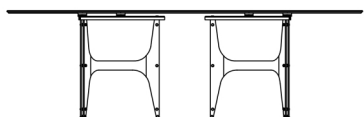

Universe XXL

Rectangular

Barrel Shaped

Available Sizes

250W x 100D x 75H cm

Cod. 54.79

300W x 120D x 75H cm

Cod. 52.52

Available Size

300W x 120D x 75H cm

Cod. 52.53