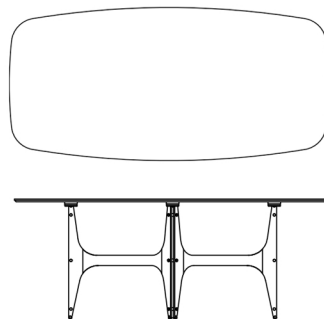

Universe Fixed

Rectangular

Available Sizes

200W x 100D x 75H cm

Cod. 52.80

250W x 100D x 75H cm

Cod. 52.82

Barrel Shaped

Available Sizes

200W x 116D x 75H cm

Cod. 52.84

220W x 116D x 75H cm

Cod. 53.47

250W x 120D x 75H cm

Cod. 52.85