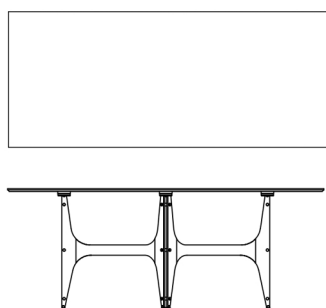

Universe Fixed

Rectangular

Available Sizes

200W x 100D x 75H cm

Cod. 52.80

250W x 100D x 75H cm

Cod. 52.82

Barrel Shaped

Available Sizes

200W x 116D x 75H cm

Cod. 52.84

220W x 116D x 75H cm

Cod. 53.47

250W x 120D x 75H cm

Cod. 52.85