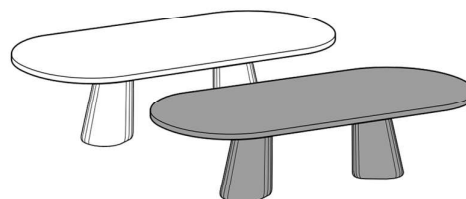

Pillar

Marble Top (Light / Dark)

Available Sizes

200W x 110D x 75H cm JTMC1 | JTMS1

260W x 120D x 75H cm JTMC4 | JTMS4

300W x 128D x 75H cm JTMC5 | JTMS5

Wooden Top (Light / Dark)

Available Sizes

200W x 110D x 75H cm JTLC1 | JTLS1

260W x 120D x 75H cm JTLC4 | JTLS4

PILLAR XL

320W x 128D x 75H cm

Marble Top (Light / Dark) JTMC3 | JTMS3

Wooden Top (Light / Dark) JTLC3 | JTLS3