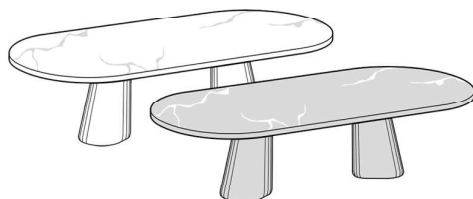

Pillar

Marble Top (Light / Dark)

Available Sizes

200W x 110D x 75H cm JTMC1 | JTMS1

260W x 120D x 75H cm JTMC4 | JTMS4

300W x 128D x 75H cm JTMC5 | JTMS5

Wooden Top (Light / Dark)

Available Sizes

200W x 110D x 75H cm JTLC1 | JTLS1

260W x 120D x 75H cm JTLC4 | JTLS4

PILLAR XL

320W x 128D x 75H cm

Marble Top (Light / Dark) JTMC3 | JTMS3

Wooden Top (Light / Dark) JTLC3 | JTLS3