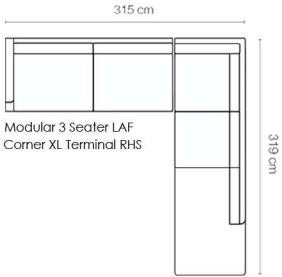

POPULAR CONFIGURATIONS

Dimensions:
259W x 165D x 85H cm

Dimensions:
339W x 175D x 85H cm

Dimensions:
255W x 210D x 85H cm

Dimensions:
315W x 319D x 85H cm

Dimensions:
315W x 239D x 85H cm

Our Standard Deep Version: 100 cm depth,
customisable to your requirements.

INDIVIDUAL MODULES

2 Seater Modular LAF (or RAF)
161W x 94D x 85H cm

2.5 Seater Modular LAF (or RAF)
194W x 94D x 85H cm

3 Seater Modular LAF (or RAF)
221W x 94D x 85H cm

3.5 Seater Modular LAF (or RAF)
251W x 94D x 85H cm

Corner 4 Seater LAF (or RAF)
283W x 94D x 85H cm

Corner Small Terminal RHS (or LHS)
210W x 94D x 85H cm

Corner Large Terminal RHS (or LHS)
239W x 94D x 85H cm

Corner XL Terminal RHS (or LHS)
319W x 94D x 85H cm

Chaise Small LHS or (RHS)
165W x 98D x 85H cm

Chaise Medium LHS or (RHS)
108W x 170D x 85H cm

Chaise Large LHS or (RHS)
118W x 175D x 85H cm