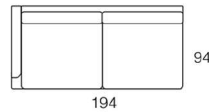

294W x 94D x 85H cm

92

Armchair

92W x 94D x 85H cm

81

Small Ottoman

81W x 81D x 38H cm

93

Large Ottoman

93W x 93D x 38H cm

130

Bench Ottoman

130W x 60D x 38H cm

Custom sizes are available upon request.

ODENSE

VOYAGER

POPULAR CONFIGURATIONS

Dimensions:
259W x 165D x 85H cm

Dimensions:
339W x 175D x 85H cm

Dimensions:
255W x 210D x 85H cm

Dimensions:
315W x 319D x 85H cm

Dimensions:
315W x 239D x 85H cm

Our Standard Deep Version: 100 cm depth,
customisable to your requirements.

INDIVIDUAL MODULES

2 Seater Modular LAF (or RAF)
161W x 94D x 85H cm

2.5 Seater Modular LAF (or RAF)
194W x 94D x 85H cm

3 Seater Modular LAF (or RAF)
221W x 94D x 85H cm

3.5 Seater Modular LAF (or RAF)
251W x 94D x 85H cm