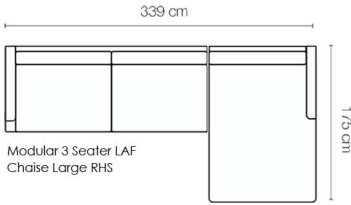

234

3 Seater Sofa

234W x 94D x 85H cm

264

3.5 Seater Sofa

264W x 94D x 85H cm

294

4 Seater Sofa

294W x 94D x 85H cm

92

Armchair

92W x 94D x 85H cm

81

Small Ottoman

81W x 81D x 38H cm

93

Large Ottoman

93W x 93D x 38H cm

130

Bench Ottoman

130W x 60D x 38H cm

Custom sizes are available upon request.

ODENSE

VOYAGER

POPULAR CONFIGURATIONS

Dimensions:
259W x 165D x 85H cm

Dimensions:
339W x 175D x 85H cm

Dimensions:
255W x 210D x 85H cm

Dimensions:
315W x 319D x 85H cm

Dimensions:
315W x 239D x 85H cm

Our Standard Deep Version: 100 cm depth,
customisable to your requirements.