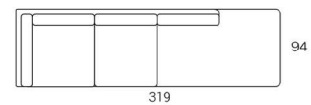

POPULAR CONFIGURATIONS

Dimensions:
259W x 165D x 85H cm

Dimensions:
339W x 175D x 85H cm

Dimensions:
255W x 210D x 85H cm

Dimensions:
315W x 319D x 85H cm

Dimensions:
315W x 239D x 85H cm

Our Standard Deep Version: 100 cm depth,
customisable to your requirements.

INDIVIDUAL MODULES

2 Seater Modular LAF (or RAF)
161W x 94D x 85H cm

2.5 Seater Modular LAF (or RAF)
194W x 94D x 85H cm

3 Seater Modular LAF (or RAF)
221W x 94D x 85H cm

3.5 Seater Modular LAF (or RAF)
251W x 94D x 85H cm

4 Seater Modular LAF (or RAF)
281W x 94D x 85H cm

Armless 2 Seater | Armless 2.5 Seater
148W x 94D cm 178W x 94D cm

Corner 3 Seater LAF (or RAF)
250W x 94D x 85H cm

Corner 3.5 Seater LAF (or RAF)
263W x 94D x 85H cm

Corner 4 Seater LAF (or RAF)
283W x 94D x 85H cm

Corner Small Terminal RHS (or LHS)
210W x 94D x 85H cm

Corner Large Terminal RHS (or LHS)
239W x 94D x 85H cm

Corner XL Terminal RHS (or LHS)
319W x 94D x 85H cm