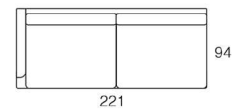

Large Ottoman

93W x 93D x 38H cm

130

Bench Ottoman

130W x 60D x 38H cm

Custom sizes are available upon request.

ODENSE

VOYAGER

POPULAR CONFIGURATIONS

Dimensions:
259W x 165D x 85H cm

Dimensions:
339W x 175D x 85H cm

Dimensions:
255W x 210D x 85H cm

Dimensions:
315W x 319D x 85H cm

Dimensions:
315W x 239D x 85H cm

Our Standard Deep Version: 100 cm depth,
customisable to your requirements.

INDIVIDUAL MODULES

2 Seater Modular LAF (or RAF)
161W x 94D x 85H cm

2.5 Seater Modular LAF (or RAF)
194W x 94D x 85H cm

3 Seater Modular LAF (or RAF)
221W x 94D x 85H cm

3.5 Seater Modular LAF (or RAF)
251W x 94D x 85H cm