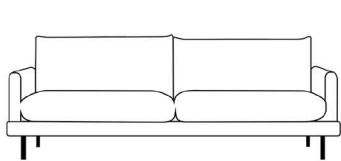

ODENSE

VOYAGER

Made in Melbourne

- A Back Height 85 cm
- B Leg Height (Zenith) 16 cm
- C Arm Height 60 cm
- D Depth 94 cm
- E Seat Height 45 cm

10 Year Frame Guarantee.
5 Year Warranty on Back and Scatter Cushions

Parker
18 cm

SOFA OPTIONS

176

2 Seater Sofa

176W x 94D x 85H cm

204

2.5 Seater Sofa

204W x 94D x 85H cm

234

3 Seater Sofa

234W x 94D x 85H cm

264

3.5 Seater Sofa

264W x 94D x 85H cm

294

4 Seater Sofa

POPULAR CONFIGURATIONS

Dimensions:
259W x 165D x 85H cm

Dimensions:
339W x 175D x 85H cm

Dimensions:
255W x 210D x 85H cm

Dimensions:
315W x 319D x 85H cm

Dimensions:
315W x 239D x 85H cm

Our Standard Deep Version: 100 cm depth,
customisable to your requirements.