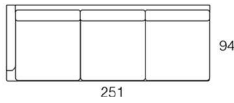

POPULAR CONFIGURATIONS

Dimensions:
259W x 165D x 85H cm

Dimensions:
339W x 175D x 85H cm

Dimensions:
255W x 210D x 85H cm

Dimensions:
315W x 319D x 85H cm

Dimensions:
315W x 239D x 85H cm

Our Standard Deep Version: 100 cm depth,
customisable to your requirements.

INDIVIDUAL MODULES

2 Seater Modular LAF (or RAF)
161W x 94D x 85H cm

2.5 Seater Modular LAF (or RAF)
194W x 94D x 85H cm

3 Seater Modular LAF (or RAF)
221W x 94D x 85H cm

3.5 Seater Modular LAF (or RAF)
251W x 94D x 85H cm

4 Seater Modular LAF (or RAF)
281W x 94D x 85H cm

Armless 2 Seater | Armless 2.5 Seater
148W x 94D cm 178W x 94D cm

Corner 3 Seater LAF (or RAF)
250W x 94D x 85H cm

Corner 3.5 Seater LAF (or RAF)
263W x 94D x 85H cm

Corner 4 Seater LAF (or RAF)
283W x 94D x 85H cm

Corner Small Terminal RHS (or LHS)
210W x 94D x 85H cm

Corner Large Terminal RHS (or LHS)
239W x 94D x 85H cm

Corner XL Terminal RHS (or LHS)
319W x 94D x 85H cm