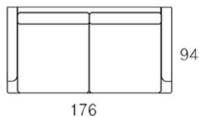

Parker
18 cm

SOFA OPTIONS

176

2 Seater Sofa

176W x 94D x 85H cm

204

2.5 Seater Sofa

204W x 94D x 85H cm

234

3 Seater Sofa

234W x 94D x 85H cm

264

3.5 Seater Sofa

264W x 94D x 85H cm

294

4 Seater Sofa

POPULAR CONFIGURATIONS

Dimensions:
259W x 165D x 85H cm

Dimensions:
339W x 175D x 85H cm

Dimensions:
255W x 210D x 85H cm

Dimensions:
315W x 319D x 85H cm

Dimensions:
315W x 239D x 85H cm

Our Standard Deep Version: 100 cm depth,
customisable to your requirements.

Chaise Small LHS or (RHS)
165W x 98D x 85H cm

Chaise Medium LHS or (RHS)
108W x 170D x 85H cm

Chaise Large LHS or (RHS)
118W x 175D x 85H cm