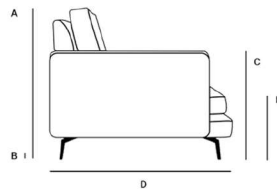

ODENSE

VOYAGER

Made in Melbourne

- A Back Height 85 cm
- B Leg Height (Zenith) 16 cm
- C Arm Height 60 cm
- D Depth 94 cm
- E Seat Height 45 cm

10 Year Frame Guarantee.
5 Year Warranty on Back and Scatter Cushions

234

3 Seater Sofa

234W x 94D x 85H cm

264

3.5 Seater Sofa

264W x 94D x 85H cm

294

4 Seater Sofa

POPULAR CONFIGURATIONS

Dimensions:
259W x 165D x 85H cm

Dimensions:
339W x 175D x 85H cm

Dimensions:
255W x 210D x 85H cm

Dimensions:
315W x 319D x 85H cm

Dimensions:
315W x 239D x 85H cm

Our Standard Deep Version: 100 cm depth,
customisable to your requirements.

Chaise Small LHS or (RHS)
165W x 98D x 85H cm

Chaise Medium LHS or (RHS)
108W x 170D x 85H cm

Chaise Large LHS or (RHS)
118W x 175D x 85H cm