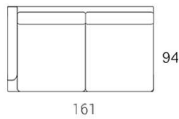

294W x 94D x 85H cm

92

Armchair

92W x 94D x 85H cm

81

Small Ottoman

81W x 81D x 38H cm

93

Large Ottoman

93W x 93D x 38H cm

130

Bench Ottoman

130W x 60D x 38H cm

Custom sizes are available upon request.

ODENSE

VOYAGER

POPULAR CONFIGURATIONS

Dimensions:
259W x 165D x 85H cm

Dimensions:
339W x 175D x 85H cm

Dimensions:
255W x 210D x 85H cm

Dimensions:
315W x 319D x 85H cm

Dimensions:
315W x 239D x 85H cm

Our Standard Deep Version: 100 cm depth,
customisable to your requirements.

INDIVIDUAL MODULES

2 Seater Modular LAF (or RAF)
161W x 94D x 85H cm

2.5 Seater Modular LAF (or RAF)
194W x 94D x 85H cm

3 Seater Modular LAF (or RAF)
221W x 94D x 85H cm

3.5 Seater Modular LAF (or RAF)
251W x 94D x 85H cm