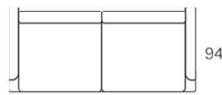

Parker
18 cm

SOFA OPTIONS

176

2 Seater Sofa

176W x 94D x 85H cm

204

2.5 Seater Sofa

204W x 94D x 85H cm

234

3 Seater Sofa

234W x 94D x 85H cm

264

3.5 Seater Sofa

264W x 94D x 85H cm

294

4 Seater Sofa

POPULAR CONFIGURATIONS

Dimensions:
259W x 165D x 85H cm

Dimensions:
339W x 175D x 85H cm

Dimensions:
255W x 210D x 85H cm

Dimensions:
315W x 319D x 85H cm

Dimensions:
315W x 239D x 85H cm

Our Standard Deep Version: 100 cm depth,
customisable to your requirements.

Chaise Small LHS or (RHS)
165W x 98D x 85H cm

Chaise Medium LHS or (RHS)
108W x 170D x 85H cm

Chaise Large LHS or (RHS)
118W x 175D x 85H cm