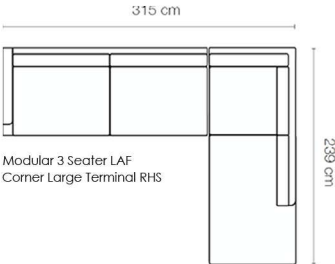

POPULAR CONFIGURATIONS

Dimensions:
259W x 165D x 85H cm

Dimensions:
339W x 175D x 85H cm

Dimensions:
255W x 210D x 85H cm

Dimensions:
315W x 319D x 85H cm

Dimensions:
315W x 239D x 85H cm

Our Standard Deep Version: 100 cm depth,
customisable to your requirements.

INDIVIDUAL MODULES

2 Seater Modular LAF (or RAF)
161W x 94D x 85H cm

2.5 Seater Modular LAF (or RAF)
194W x 94D x 85H cm

3 Seater Modular LAF (or RAF)
221W x 94D x 85H cm

3.5 Seater Modular LAF (or RAF)
251W x 94D x 85H cm

4 Seater Modular LAF (or RAF)
281W x 94D x 85H cm

Armless 2 Seater | Armless 2.5 Seater
148W x 94D cm 178W x 94D cm

Corner 3 Seater LAF (or RAF)
250W x 94D x 85H cm

Corner 3.5 Seater LAF (or RAF)
263W x 94D x 85H cm

Corner 4 Seater LAF (or RAF)
283W x 94D x 85H cm

Corner Small Terminal RHS (or LHS)
210W x 94D x 85H cm

Corner Large Terminal RHS (or LHS)
239W x 94D x 85H cm

Corner XL Terminal RHS (or LHS)
319W x 94D x 85H cm