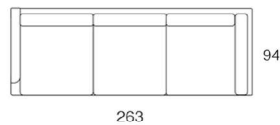

POPULAR CONFIGURATIONS

Dimensions:
259W x 165D x 85H cm

Dimensions:
339W x 175D x 85H cm

Dimensions:
255W x 210D x 85H cm

Dimensions:
315W x 319D x 85H cm

Dimensions:
315W x 239D x 85H cm

Our Standard Deep Version: 100 cm depth,
customisable to your requirements.

INDIVIDUAL MODULES

2 Seater Modular LAF (or RAF)
161W x 94D x 85H cm

2.5 Seater Modular LAF (or RAF)
194W x 94D x 85H cm

3 Seater Modular LAF (or RAF)
221W x 94D x 85H cm

3.5 Seater Modular LAF (or RAF)
251W x 94D x 85H cm

4 Seater Modular LAF (or RAF)
281W x 94D x 85H cm

Armless 2 Seater | Armless 2.5 Seater
148W x 94D cm 178W x 94D cm

Corner 3 Seater LAF (or RAF)
250W x 94D x 85H cm

Corner 3.5 Seater LAF (or RAF)
263W x 94D x 85H cm

Corner 4 Seater LAF (or RAF)
283W x 94D x 85H cm

Corner Small Terminal RHS (or LHS)
210W x 94D x 85H cm

Corner Large Terminal RHS (or LHS)
239W x 94D x 85H cm

Corner XL Terminal RHS (or LHS)
319W x 94D x 85H cm