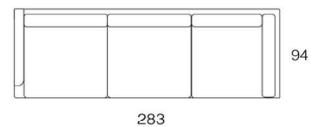

POPULAR CONFIGURATIONS

Dimensions:
259W x 165D x 85H cm

Dimensions:
339W x 175D x 85H cm

Dimensions:
255W x 210D x 85H cm

Dimensions:
315W x 319D x 85H cm

Dimensions:
315W x 239D x 85H cm

Our Standard Deep Version: 100 cm depth,
customisable to your requirements.

INDIVIDUAL MODULES

2 Seater Modular LAF (or RAF)
161W x 94D x 85H cm

2.5 Seater Modular LAF (or RAF)
194W x 94D x 85H cm

3 Seater Modular LAF (or RAF)
221W x 94D x 85H cm

3.5 Seater Modular LAF (or RAF)
251W x 94D x 85H cm

4 Seater Modular LAF (or RAF)
281W x 94D x 85H cm

Armless 2 Seater | Armless 2.5 Seater
148W x 94D cm 178W x 94D cm

Corner 3 Seater LAF (or RAF)
250W x 94D x 85H cm

Corner 3.5 Seater LAF (or RAF)
263W x 94D x 85H cm

Corner 4 Seater LAF (or RAF)
283W x 94D x 85H cm

Corner Small Terminal RHS (or LHS)
210W x 94D x 85H cm

Corner Large Terminal RHS (or LHS)
239W x 94D x 85H cm

Corner XL Terminal RHS (or LHS)
319W x 94D x 85H cm