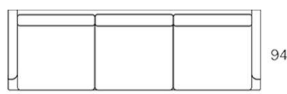

Parker
18 cm

SOFA OPTIONS

176

2 Seater Sofa

176W x 94D x 85H cm

204

2.5 Seater Sofa

204W x 94D x 85H cm

234

3 Seater Sofa

234W x 94D x 85H cm

264

3.5 Seater Sofa

264W x 94D x 85H cm

294

4 Seater Sofa

294W x 94D x 85H cm

92

Armchair

92W x 94D x 85H cm

81

Small Ottoman

81W x 81D x 38H cm

93

POPULAR CONFIGURATIONS

Dimensions:
259W x 165D x 85H cm

Dimensions:
339W x 175D x 85H cm

Dimensions:
255W x 210D x 85H cm

Dimensions:
315W x 319D x 85H cm

Dimensions:
315W x 239D x 85H cm

Our Standard Deep Version: 100 cm depth,
customisable to your requirements.