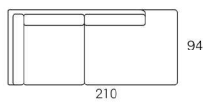

POPULAR CONFIGURATIONS

Dimensions:
259W x 165D x 85H cm

Dimensions:
339W x 175D x 85H cm

Dimensions:
255W x 210D x 85H cm

Dimensions:
315W x 319D x 85H cm

Dimensions:
315W x 239D x 85H cm

Our Standard Deep Version: 100 cm depth,
customisable to your requirements.

INDIVIDUAL MODULES

2 Seater Modular LAF (or RAF)
161W x 94D x 85H cm

2.5 Seater Modular LAF (or RAF)
194W x 94D x 85H cm

3 Seater Modular LAF (or RAF)
221W x 94D x 85H cm

3.5 Seater Modular LAF (or RAF)
251W x 94D x 85H cm

4 Seater Modular LAF (or RAF)
281W x 94D x 85H cm

Armless 2 Seater | Armless 2.5 Seater
148W x 94D cm 178W x 94D cm

Corner 3 Seater LAF (or RAF)
250W x 94D x 85H cm

Corner 3.5 Seater LAF (or RAF)
263W x 94D x 85H cm

Corner 4 Seater LAF (or RAF)
283W x 94D x 85H cm

Corner Small Terminal RHS (or LHS)
210W x 94D x 85H cm

Corner Large Terminal RHS (or LHS)
239W x 94D x 85H cm

Corner XL Terminal RHS (or LHS)
319W x 94D x 85H cm