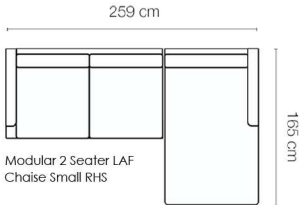

234

3 Seater Sofa

234W x 94D x 85H cm

264

3.5 Seater Sofa

264W x 94D x 85H cm

294

4 Seater Sofa

294W x 94D x 85H cm

92

Armchair

92W x 94D x 85H cm

81

Small Ottoman

81W x 81D x 38H cm

93

Large Ottoman

93W x 93D x 38H cm

130

Bench Ottoman

130W x 60D x 38H cm

Custom sizes are available upon request.

ODENSE

VOYAGER

POPULAR CONFIGURATIONS

Dimensions:
259W x 165D x 85H cm

Dimensions:
339W x 175D x 85H cm

Dimensions:
255W x 210D x 85H cm

Dimensions:
315W x 319D x 85H cm

Dimensions:
315W x 239D x 85H cm

Our Standard Deep Version: 100 cm depth,
customisable to your requirements.