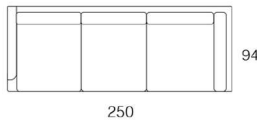

POPULAR CONFIGURATIONS

Dimensions:
259W x 165D x 85H cm

Dimensions:
339W x 175D x 85H cm

Dimensions:
255W x 210D x 85H cm

Dimensions:
315W x 319D x 85H cm

Dimensions:
315W x 239D x 85H cm

Our Standard Deep Version: 100 cm depth,
customisable to your requirements.

INDIVIDUAL MODULES

2 Seater Modular LAF (or RAF)
161W x 94D x 85H cm

2.5 Seater Modular LAF (or RAF)
194W x 94D x 85H cm

3 Seater Modular LAF (or RAF)
221W x 94D x 85H cm

3.5 Seater Modular LAF (or RAF)
251W x 94D x 85H cm

4 Seater Modular LAF (or RAF)
281W x 94D x 85H cm

Armless 2 Seater | Armless 2.5 Seater
148W x 94D cm 178W x 94D cm

Corner 3 Seater LAF (or RAF)
250W x 94D x 85H cm

Corner 3.5 Seater LAF (or RAF)
263W x 94D x 85H cm

Corner 4 Seater LAF (or RAF)
283W x 94D x 85H cm

Corner Small Terminal RHS (or LHS)
210W x 94D x 85H cm

Corner Large Terminal RHS (or LHS)
239W x 94D x 85H cm

Corner XL Terminal RHS (or LHS)
319W x 94D x 85H cm