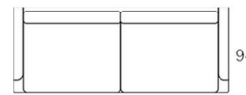

Parker
18 cm

SOFA OPTIONS

176

2 Seater Sofa

176W x 94D x 85H cm

204

2.5 Seater Sofa

204W x 94D x 85H cm

234

3 Seater Sofa

234W x 94D x 85H cm

264

3.5 Seater Sofa

264W x 94D x 85H cm

294

4 Seater Sofa

POPULAR CONFIGURATIONS

Dimensions:
259W x 165D x 85H cm

Dimensions:
339W x 175D x 85H cm

Dimensions:
255W x 210D x 85H cm

Dimensions:
315W x 319D x 85H cm

Dimensions:
315W x 239D x 85H cm

Our Standard Deep Version: 100 cm depth,
customisable to your requirements.

Chaise Small LHS or (RHS)
165W x 98D x 85H cm

Chaise Medium LHS or (RHS)
108W x 170D x 85H cm

Chaise Large LHS or (RHS)
118W x 175D x 85H cm