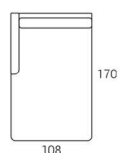

POPULAR CONFIGURATIONS

Dimensions:
259W x 165D x 85H cm

Dimensions:
339W x 175D x 85H cm

Dimensions:
255W x 210D x 85H cm

Dimensions:
315W x 319D x 85H cm

Dimensions:
315W x 239D x 85H cm

Our Standard Deep Version: 100 cm depth,
customisable to your requirements.

4 Seater Modular LAF (or RAF)
281W x 94D x 85H cm

Armless 2 Seater | Armless 2.5 Seater
148W x 94D cm 178W x 94D cm

Corner 3 Seater LAF (or RAF)
250W x 94D x 85H cm

Corner 3.5 Seater LAF (or RAF)
263W x 94D x 85H cm

Corner 4 Seater LAF (or RAF)
283W x 94D x 85H cm

Corner Small Terminal RHS (or LHS)
210W x 94D x 85H cm

Corner Large Terminal RHS (or LHS)
239W x 94D x 85H cm

Corner XL Terminal RHS (or LHS)
319W x 94D x 85H cm

Chaise Small LHS or (RHS)
165W x 98D x 85H cm

Chaise Medium LHS or (RHS)
108W x 170D x 85H cm

Chaise Large LHS or (RHS)
118W x 175D x 85H cm