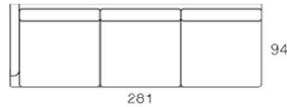

POPULAR CONFIGURATIONS

Dimensions:
259W x 165D x 85H cm

Dimensions:
339W x 175D x 85H cm

Dimensions:
255W x 210D x 85H cm

Dimensions:
315W x 319D x 85H cm

Dimensions:
315W x 239D x 85H cm

Our Standard Deep Version: 100 cm depth,
customisable to your requirements.

INDIVIDUAL MODULES

2 Seater Modular LAF (or RAF)
161W x 94D x 85H cm

2.5 Seater Modular LAF (or RAF)
194W x 94D x 85H cm

3 Seater Modular LAF (or RAF)
221W x 94D x 85H cm

3.5 Seater Modular LAF (or RAF)
251W x 94D x 85H cm

4 Seater Modular LAF (or RAF)
281W x 94D x 85H cm

Armless 2 Seater | Armless 2.5 Seater
148W x 94D cm 178W x 94D cm

Corner 3 Seater LAF (or RAF)
250W x 94D x 85H cm

Corner 3.5 Seater LAF (or RAF)
263W x 94D x 85H cm