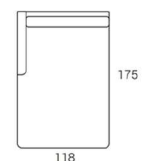

POPULAR CONFIGURATIONS

Dimensions:
259W x 165D x 85H cm

Dimensions:
339W x 175D x 85H cm

Dimensions:
255W x 210D x 85H cm

Dimensions:
315W x 319D x 85H cm

Dimensions:
315W x 239D x 85H cm

Our Standard Deep Version: 100 cm depth,
customisable to your requirements.

4 Seater Modular LAF (or RAF)
281W x 94D x 85H cm

Armless 2 Seater | Armless 2.5 Seater
148W x 94D cm 178W x 94D cm

Corner 3 Seater LAF (or RAF)
250W x 94D x 85H cm

Corner 3.5 Seater LAF (or RAF)
263W x 94D x 85H cm

Corner 4 Seater LAF (or RAF)
283W x 94D x 85H cm

Corner Small Terminal RHS (or LHS)
210W x 94D x 85H cm

Corner Large Terminal RHS (or LHS)
239W x 94D x 85H cm

Corner XL Terminal RHS (or LHS)
319W x 94D x 85H cm

Chaise Small LHS or (RHS)
165W x 98D x 85H cm

Chaise Medium LHS or (RHS)
108W x 170D x 85H cm

Chaise Large LHS or (RHS)
118W x 175D x 85H cm