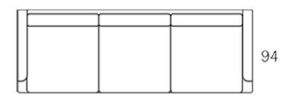

Parker
18 cm

SOFA OPTIONS

176

2 Seater Sofa

176W x 94D x 85H cm

204

2.5 Seater Sofa

204W x 94D x 85H cm

234

3 Seater Sofa

234W x 94D x 85H cm

264

3.5 Seater Sofa

264W x 94D x 85H cm

294

4 Seater Sofa

POPULAR CONFIGURATIONS

Dimensions:
259W x 165D x 85H cm

Dimensions:
339W x 175D x 85H cm

Dimensions:
255W x 210D x 85H cm

Dimensions:
315W x 319D x 85H cm

Dimensions:
315W x 239D x 85H cm

Our Standard Deep Version: 100 cm depth,
customisable to your requirements.