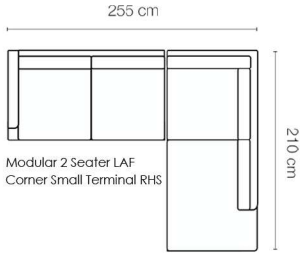

Large Ottoman

93W x 93D x 38H cm

130

Bench Ottoman

130W x 60D x 38H cm

Custom sizes are available upon request.

ODENSE

VOYAGER

POPULAR CONFIGURATIONS

Dimensions:
259W x 165D x 85H cm

Dimensions:
339W x 175D x 85H cm

Dimensions:
255W x 210D x 85H cm

Dimensions:
315W x 319D x 85H cm

Dimensions:
315W x 239D x 85H cm

Our Standard Deep Version: 100 cm depth,
customisable to your requirements.

Corner 4 Seater LAF (or RAF)
283W x 94D x 85H cm

Corner Small Terminal RHS (or LHS)
210W x 94D x 85H cm

Corner Large Terminal RHS (or LHS)
239W x 94D x 85H cm

Corner XL Terminal RHS (or LHS)
319W x 94D x 85H cm

Chaise Small LHS or (RHS)
165W x 98D x 85H cm

Chaise Medium LHS or (RHS)
108W x 170D x 85H cm

Chaise Large LHS or (RHS)
118W x 175D x 85H cm