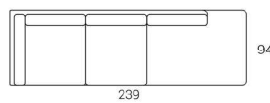

POPULAR CONFIGURATIONS

Dimensions:
259W x 165D x 85H cm

Dimensions:
339W x 175D x 85H cm

Dimensions:
255W x 210D x 85H cm

Dimensions:
315W x 319D x 85H cm

Dimensions:
315W x 239D x 85H cm

Our Standard Deep Version: 100 cm depth,
customisable to your requirements.

INDIVIDUAL MODULES

2 Seater Modular LAF (or RAF)
161W x 94D x 85H cm

2.5 Seater Modular LAF (or RAF)
194W x 94D x 85H cm

3 Seater Modular LAF (or RAF)
221W x 94D x 85H cm

3.5 Seater Modular LAF (or RAF)
251W x 94D x 85H cm

4 Seater Modular LAF (or RAF)
281W x 94D x 85H cm

Armless 2 Seater | Armless 2.5 Seater
148W x 94D cm 178W x 94D cm

Corner 3 Seater LAF (or RAF)
250W x 94D x 85H cm

Corner 3.5 Seater LAF (or RAF)
263W x 94D x 85H cm

Corner 4 Seater LAF (or RAF)
283W x 94D x 85H cm

Corner Small Terminal RHS (or LHS)
210W x 94D x 85H cm

Corner Large Terminal RHS (or LHS)
239W x 94D x 85H cm

Corner XL Terminal RHS (or LHS)
319W x 94D x 85H cm