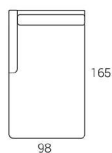

POPULAR CONFIGURATIONS

Dimensions:
259W x 165D x 85H cm

Dimensions:
339W x 175D x 85H cm

Dimensions:
255W x 210D x 85H cm

Dimensions:
315W x 319D x 85H cm

Dimensions:
315W x 239D x 85H cm

Our Standard Deep Version: 100 cm depth,
customisable to your requirements.

4 Seater Modular LAF (or RAF)
281W x 94D x 85H cm

Armless 2 Seater | Armless 2.5 Seater
148W x 94D cm 178W x 94D cm

Corner 3 Seater LAF (or RAF)
250W x 94D x 85H cm

Corner 3.5 Seater LAF (or RAF)
263W x 94D x 85H cm

Corner 4 Seater LAF (or RAF)
283W x 94D x 85H cm

Corner Small Terminal RHS (or LHS)
210W x 94D x 85H cm

Corner Large Terminal RHS (or LHS)
239W x 94D x 85H cm

Corner XL Terminal RHS (or LHS)
319W x 94D x 85H cm

Chaise Small LHS or (RHS)
165W x 98D x 85H cm

Chaise Medium LHS or (RHS)
108W x 170D x 85H cm

Chaise Large LHS or (RHS)
118W x 175D x 85H cm