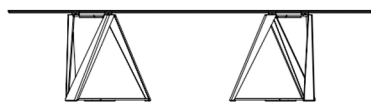

Millennium XXL

Rectangular

Barrel Shaped

Available Sizes

250W x 100D x 75H cm

Cod. 54.77

300W x 120D x 75H cm

Cod. 20.98

400W x 130D x 75H cm

Cod. 20.99

Available Size

300W x 120D x 75H cm

Cod. 52.98