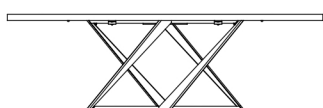

Millennium Fixed

Rectangular

Barrel Shaped

Available Sizes

160W x 90D x 75H cm	Cod. 20.36
180W x 100D x 75H cm	Cod. 54.75
200W x 100D x 75H cm	Cod. 52.49
220W x 100D x 75H cm	Cod. 54.76
250W x 100D x 75H cm	Cod. 52.50
300W x 120D x 75H cm	Cod. 20.56

Available Sizes

200W x 116D x 75H cm	Cod. 20.95
220W x 116D x 75H cm	Cod. 53.97
250W x 120D x 75H cm	Cod. 20.96