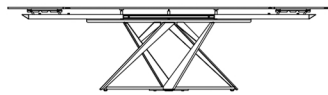

Millennium Extension

Rectangular

Available Sizes

160/240W x 90D x 75H cm Cod. 20.40

190/290W x 100D x 75H cm Cod. 20.66

Barrel Shaped

Available Sizes

150/230W x 106D x 75H cm Cod. 53.89

170/250W x 106D x 75H cm Cod. 53.90

200/300W x 106D x 75H cm Cod. 53.91