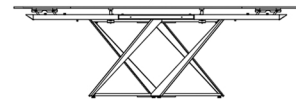

Millennium Extension

Rectangular

Available Sizes

160/240W x 90D x 75H cm Cod. 20.40

190/290W x 100D x 75H cm Cod. 20.66

Barrel Shaped

Available Sizes

150/230W x 106D x 75H cm Cod. 53.89

170/250W x 106D x 75H cm Cod. 53.90

200/300W x 106D x 75H cm Cod. 53.91