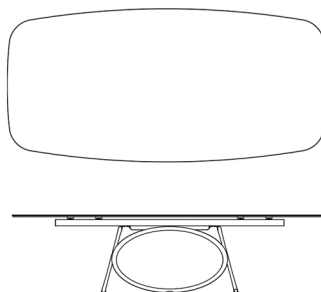

Louis Fixed

Barrel Shaped

Available Sizes

200W x 116D x 75H cm	Cod. 53.49
220W x 116D x 75H cm	Cod. 53.96
250W x 120D x 75H cm	Cod. 53.50
300W x 120D x 75H cm	Cod. 53.51