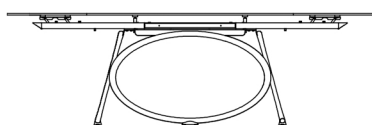

# Louis Extension

---

Rectangular

## Available Sizes

160/240W x 90D x 75H cm      Cod. 53.59

190/290W x 100D x 75H cm      Cod. 53.60

Barrel Shaped

## Available Sizes

150/230W x 106D x 75H cm      Cod. 53.74

170/250W x 106D x 75H cm      Cod. 53.52

200/300W x 106D x 75H cm      Cod. 53.53