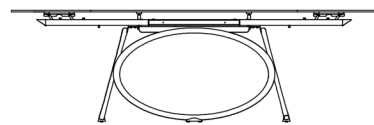

# Louis Extension

---

Rectangular

## Available Sizes

160/240W x 90D x 75H cm      Cod. 53.59

190/290W x 100D x 75H cm      Cod. 53.60

Barrel Shaped

## Available Sizes

150/230W x 106D x 75H cm      Cod. 53.74

170/250W x 106D x 75H cm      Cod. 53.52

200/300W x 106D x 75H cm      Cod. 53.53