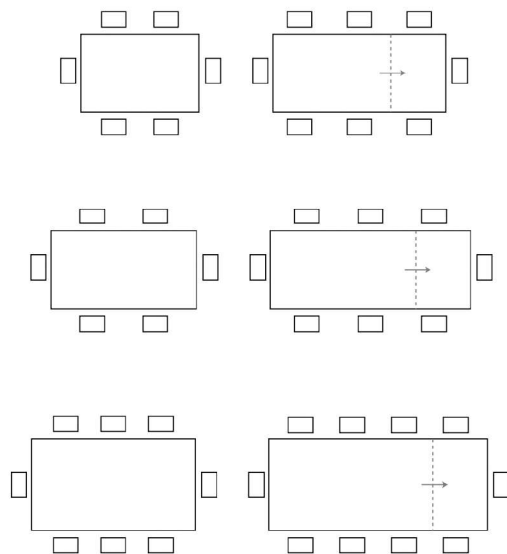

Baron Extension

Available Sizes

130/190W x 85D x 75H cm
CB4010-R 130

160/220W x 85D x 75H cm
CB4010-R 160

180/240W x 100D x 75H cm
CB4010-R 180