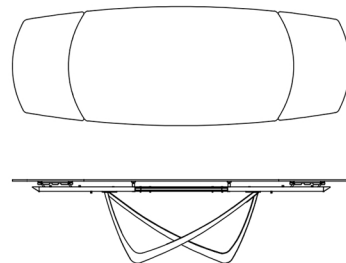

# Bach Extension

---

Rectangular

Available Sizes

190/290W x 100D x 75H cm

Cod. 53.85

Barrel Shaped

Available Sizes

200/300W x 106D x 75H cm

Cod. 53.79