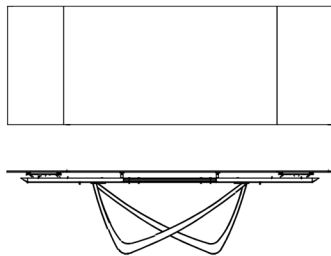

# Bach Extension

---

Rectangular

Available Sizes

190/290W x 100D x 75H cm

Cod. 53.85

Barrel Shaped

Available Sizes

200/300W x 106D x 75H cm

Cod. 53.79