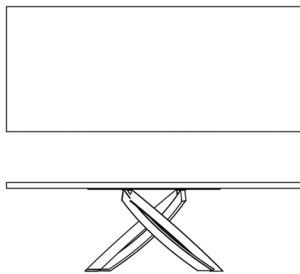

Artistico Fixed

Rectangular

Available Sizes

160W x 90D x 75H cm	Cod. 20.13
180W x 100D x 75H cm	Cod. 53.99
200W x 100D x 75H cm	Cod. 52.45
250W x 100D x 75H cm	Cod. 52.46

Barrel Shaped

Available Sizes

200W x 116D x 75H cm	Cod. 52.88
220W x 116D x 75H cm	Cod. 53.48
250W x 120D x 75H cm	Cod. 52.89