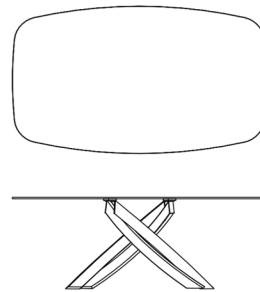

Artistico Fixed

Rectangular

Available Sizes

160W x 90D x 75H cm	Cod. 20.13
180W x 100D x 75H cm	Cod. 53.99
200W x 100D x 75H cm	Cod. 52.45
250W x 100D x 75H cm	Cod. 52.46

Barrel Shaped

Available Sizes

200W x 116D x 75H cm	Cod. 52.88
220W x 116D x 75H cm	Cod. 53.48
250W x 120D x 75H cm	Cod. 52.89