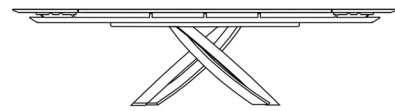

Artistico Extension

Rectangular

Available Sizes

160/240W x 90D x 75H cm Cod. 20.59

190/290W x 100D x 75H cm Cod. 20.64

Barrel Shaped

Available Sizes

150/230W x 106D x 75H cm Cod. 53.64

170/250W x 106D x 75H cm Cod. 53.65

200/300W x 106D x 75H cm Cod. 53.66