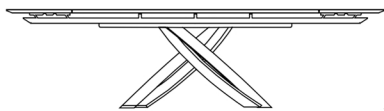

Artistico Extension

Rectangular

Available Sizes

160/240W x 90D x 75H cm Cod. 20.59

190/290W x 100D x 75H cm Cod. 20.64

Barrel Shaped

Available Sizes

150/230W x 106D x 75H cm Cod. 53.64

170/250W x 106D x 75H cm Cod. 53.65

200/300W x 106D x 75H cm Cod. 53.66